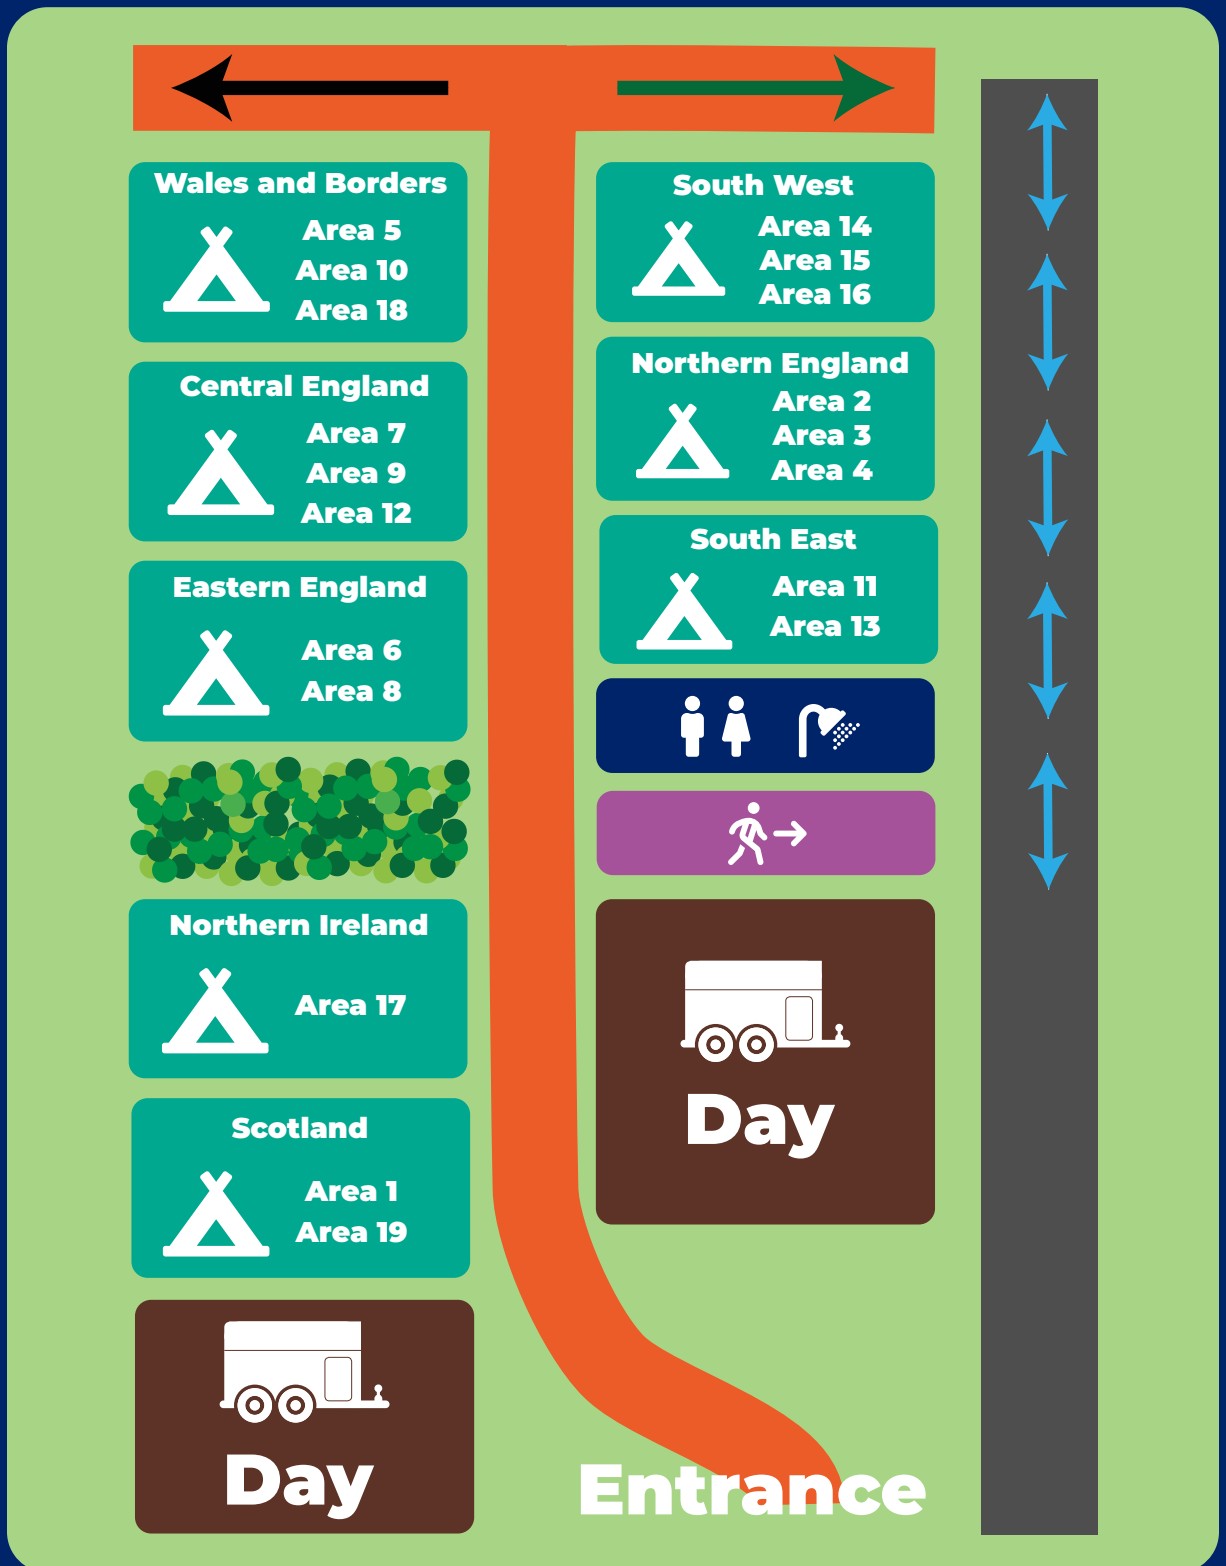

CAMPSITE LAYOUT