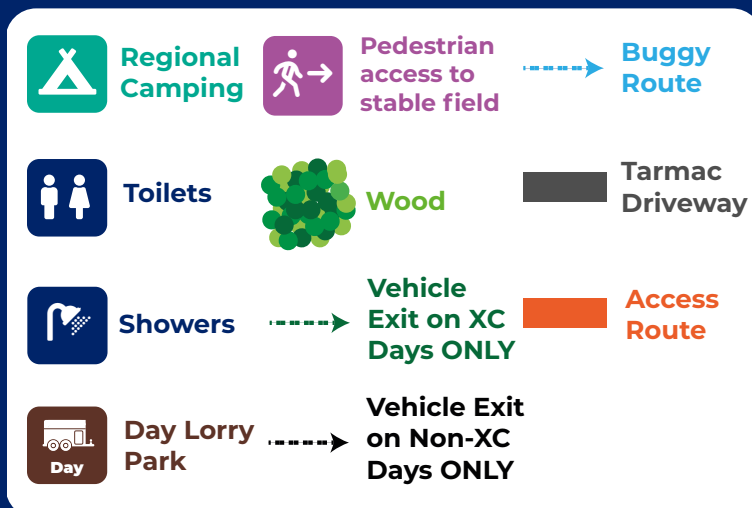

CAMPING AND PARKING

HORSEBOX/CAMPSITE PARKING

All competitors, parents, coaches, DC's and other supporters will camp and park by Area/Region, irrespective of the sport in which they are competing or playing a supporting role. Please keep the campsite area tidy and safe. The main driveways through the campsite must be kept clear and horseboxes and trailers must park in accordance with the instructions given by parking officials.

DAY PARKING

A day parking area will be available for horses visiting by the day, and we ask that you take your muck home with you. Please do not park under trees with large low branches and be ready to follow the advice of the parking marshals at all times.

DISABLED PARKING

Disabled Parking can be applied for in advance using the link <http://events.pcuk.org/?p=8925> by those who possess a Registered Disabled Person's Car Badge or are temporarily immobile. Passes will be issued providing disabled parking adjacent to the central hub/trade stand area. It will not admit drivers to the Cross-Country Course.

A buggy will provide a regular delivery service from the campsite, day parking area and disabled parking area to the Cross-Country start, Polo pitches and Horse and Pony Care during the hours of competition. Anyone wishing to bring their own mobility device should only use them in pedestrian areas.