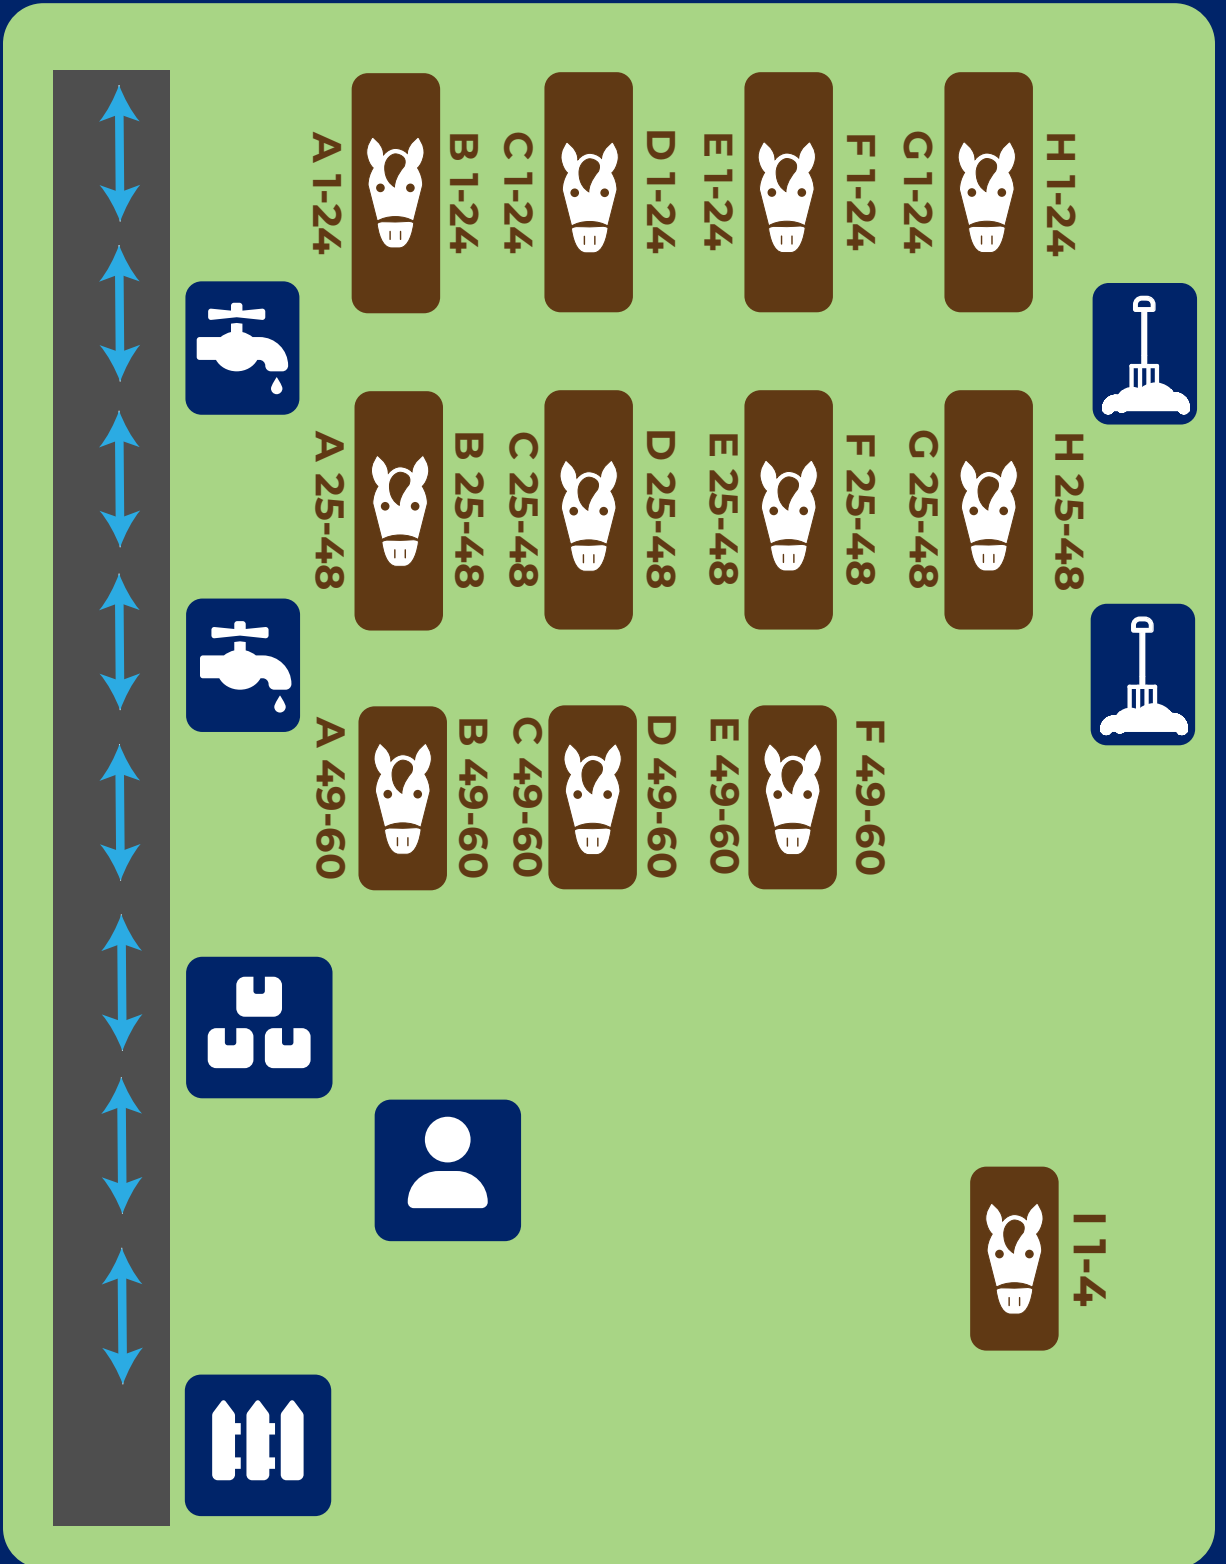

STABLES LAYOUT